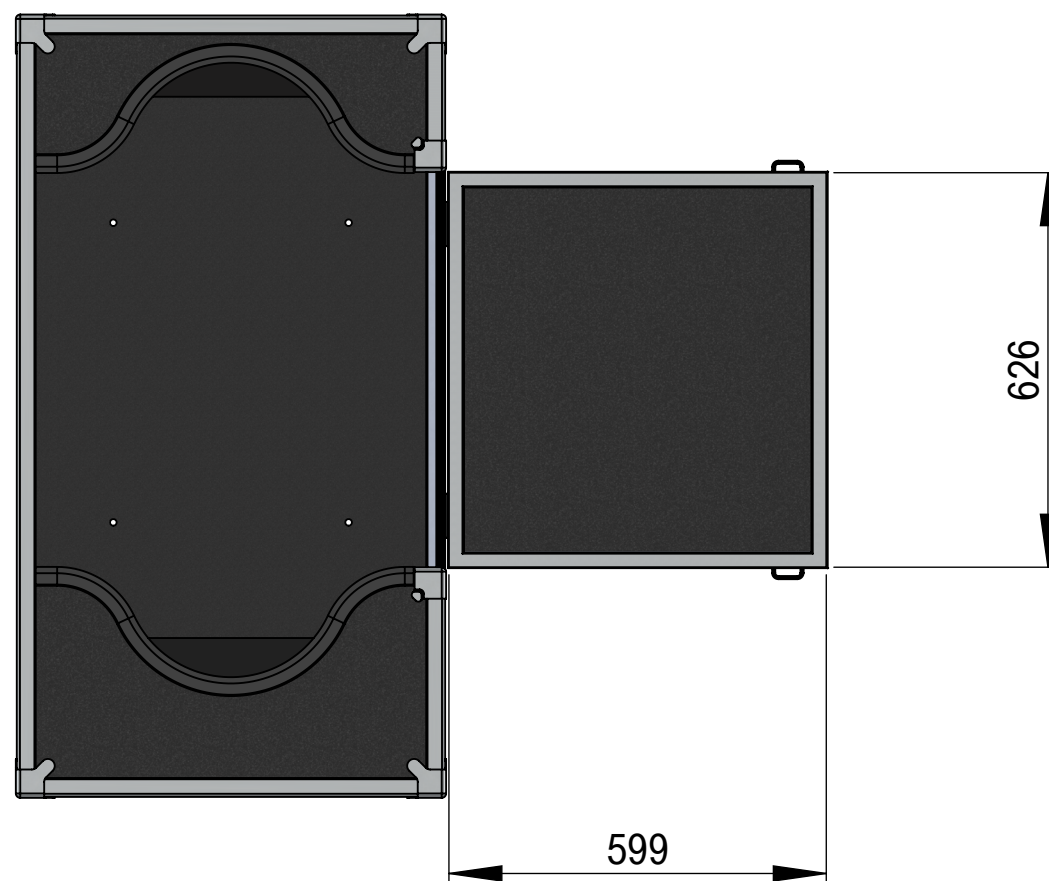

**Material:** Aluminium profiles, sandwich plastic panels  
**Volume:** 490 litres  
**Weight:** --kg  
**Option:** Toggle latch lock

### required mounting parts

- (1) 4x M6 Hex socket button head SST A2 L 25mm, Iso 7380
- (5) 4x M6 Lock nut SST A2, D985
- (2) 4x M6 Washer SST A2, OD 40mm
- (4) 4x M6 Plain Washer SST A2, D125-A
- (3) 4x Washer EPDM ID 6mm x OD 40mm x 1,5mm