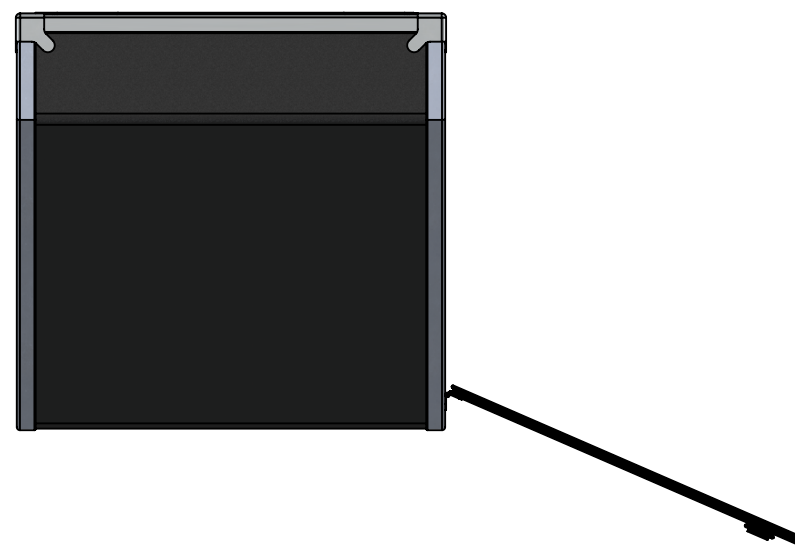

**Material:** Aluminium profiles, sandwich plastic panels  
**Volume:** 490 litres  
**Weight:** --kg  
**Option:** Toggle latch lock

### required mounting parts

- (1) 4x M6 Hex socket button head SST A2 L 25mm, Iso 7380
- (5) 4x M6 Lock nut SST A2, D985
- (2) 4x M6 Washer SST A2, OD 40mm
- (4) 4x M6 Plain Washer SST A2, D125-A
- (3) 4x Washer EPDM ID 6mm x OD 40mm x 1,5mm