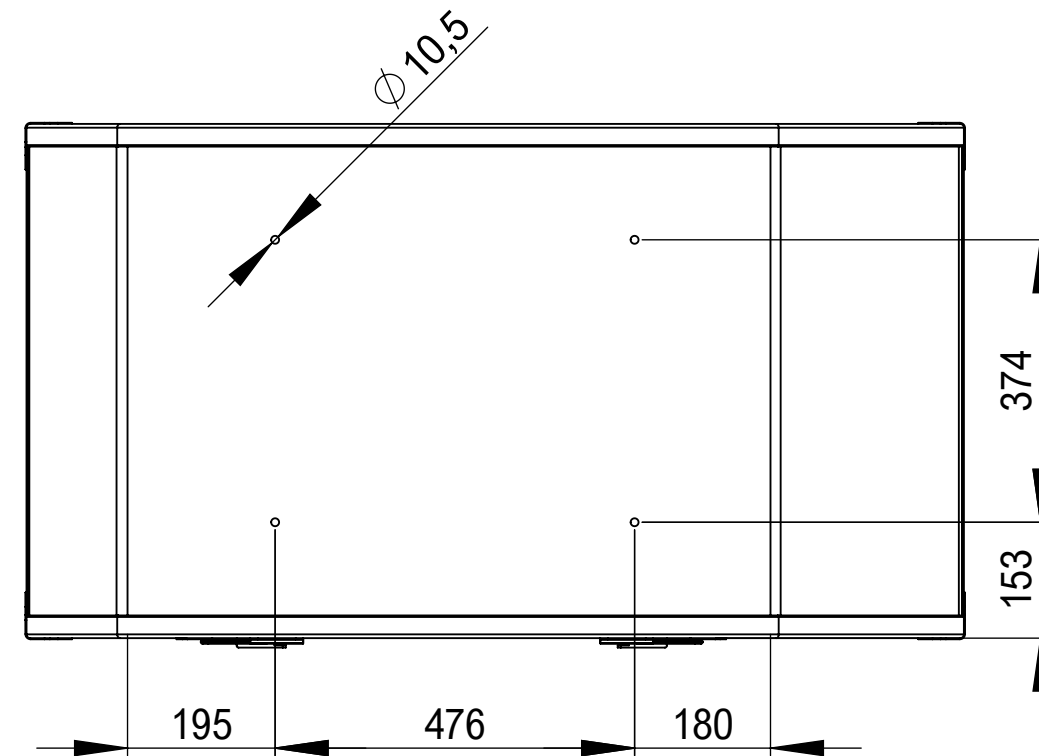

**Material:** Aluminium profiles, sandwich plastic panels  
**Volume:** 490 litres  
**Weight:** --kg  
**Option:** Toggle latch lock

### required mounting parts

- (1) 4x M6 Hex socket button head SST A2 L 25mm, Iso 7380
- (5) 4x M6 Lock nut SST A2, D985
- (2) 4x M6 Washer SST A2, OD 40mm
- (4) 4x M6 Plain Washer SST A2, D125-A
- (3) 4x Washer EPDM ID 6mm x OD 40mm x 1,5mm