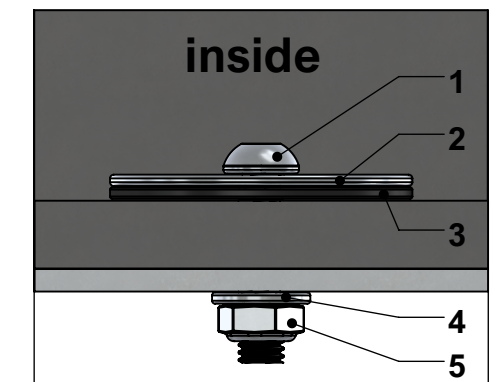

**Material:** Aluminium profiles, sandwich plastic panels  
**Volume:** 490 litres  
**Weight:** --kg  
**Option:** Toggle latch lock

### required mounting parts

- (1) 4x M6 Hex socket button head SST A2 L 25mm, Iso 7380
- (5) 4x M6 Lock nut SST A2, D985
- (2) 4x M6 Washer SST A2, OD 40mm
- (4) 4x M6 Plain Washer SST A2, D125-A
- (3) 4x Washer EPDM ID 6mm x OD 40mm x 1,5mm